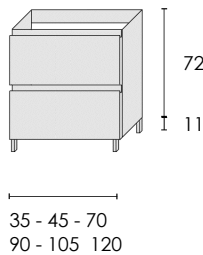

PORTALAVABO SOSPESI - WALL-MOUNTED SINK UNIT

**H. 24**  
**PROF. 46/50**  
 DEPTH 46/50

**H. 36**  
**PROF. 46/50**  
 DEPTH 46/50

**H. 48**  
**PROF. 36/46/50**  
 DEPTH 36/46/50

**SOLO PROF.25**  
 ONLY DEPTH 25

**SOLO PROF.36**  
 ONLY DEPTH 36

BASI SOSPESI - WALL-MOUNTED BASE CABINETS

**H. 24**  
**PROF. 36/46/50**  
 DEPTH 36/46/50

**H. 36**  
**PROF. 36/46/50**  
 DEPTH 36/46/50

**H. 48**  
**PROF. 36/46/50**  
 DEPTH 36/46/50

PORTALAVABO A TERRA - GROUND SINK UNIT

**H. 72**  
**PROF. 46/50**  
 DEPTH 46/50

PORTALAVATRICE - WASHING-MACHINE CABINET

**PROF. 50 / 65**  
 DEPTH 50 / 65

ELEMENTI A GIORNO - OPEN ELEMENTS

**PENSILI A GIORNO PROF. 18**  
OPEN WALL CABINETS DEPTH 18