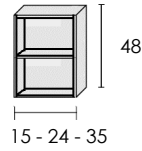

**SOLO PROF.36**  
 ONLY DEPTH 36

BASI SOSPESI - WALL-MOUNTED BASE CABINETS

**H. 24**  
**PROF. 36/46/50**  
 DEPTH 36/46/50

**H. 36**  
**PROF. 36/46/50**  
 DEPTH 36/46/50

**H. 48**  
**PROF. 36/46/50**  
 DEPTH 36/46/50

PORTALAVABO A TERRA - GROUND SINK UNIT

**H. 72**  
**PROF. 46/50**  
 DEPTH 46/50

PORTALAVATRICE - WASHING-MACHINE CABINET

**PROF. 50 / 65**  
 DEPTH 50 / 65

ELEMENTI A GIORNO - OPEN ELEMENTS

**PENSILI A GIORNO PROF. 18**  
OPEN WALL CABINETS DEPTH 18

**BASI A GIORNO PROF. 36/46/50**  
OPEN BASE CABINETS DEPTH 36/46/50

PENSILI E COLONNE - WALL CABINETS

**PROF. 20 / 36**  
DEPTH 20 / 36

**PROF. 20 / 36**  
DEPTH 20 / 36

SPECCHI E SPECCHI CONTENITORE - MIRROR AND MIRROR CABINETS