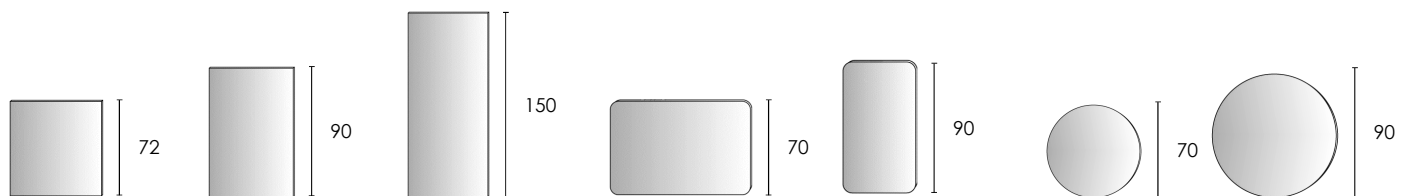

**BASI A GIORNO PROF. 36/46/50**  
OPEN BASE CABINETS DEPTH 36/46/50

PENSILI E COLONNE - WALL CABINETS

**PROF. 20 / 36**  
DEPTH 20 / 36

**PROF. 20 / 36**  
DEPTH 20 / 36

SPECCHI E SPECCHI CONTENITORE - MIRROR AND MIRROR CABINETS