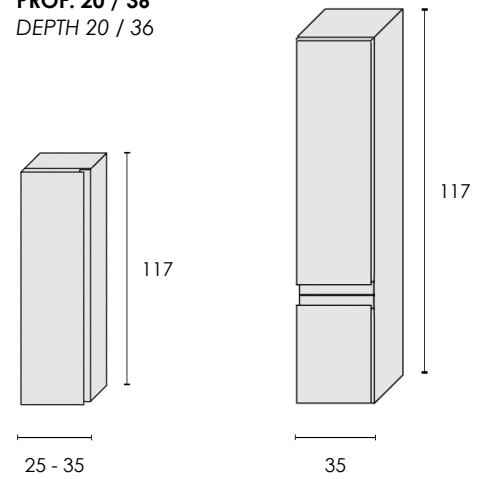

**SOLO PROF.36**  
 ONLY DEPTH 36

BASI SOSPESI - WALL-MOUNTED BASE CABINETS

**H. 24**  
**PROF. 36/46/50**  
 DEPTH 36/46/50

**H. 36**  
**PROF. 36/46/50**  
 DEPTH 36/46/50

**H. 48**  
**PROF. 36/46/50**  
 DEPTH 36/46/50

PORTALAVABO A TERRA - GROUND SINK UNIT

**H. 72**  
**PROF. 46/50**  
 DEPTH 46/50

PORTALAVATRICE - WASHING-MACHINE CABINET

**PROF. 50 / 65**  
 DEPTH 50 / 65

ELEMENTI A GIORNO - OPEN ELEMENTS

**PENSILI A GIORNO PROF. 18**  
OPEN WALL CABINETS DEPTH 18

**BASI A GIORNO PROF. 36/46/50**  
OPEN BASE CABINETS DEPTH 36/46/50

PENSILI E COLONNE - WALL CABINETS

**PROF. 20 / 36**  
DEPTH 20 / 36

**PROF. 20 / 36**  
DEPTH 20 / 36

SPECCHI E SPECCHI CONTENITORE - MIRROR AND MIRROR CABINETS