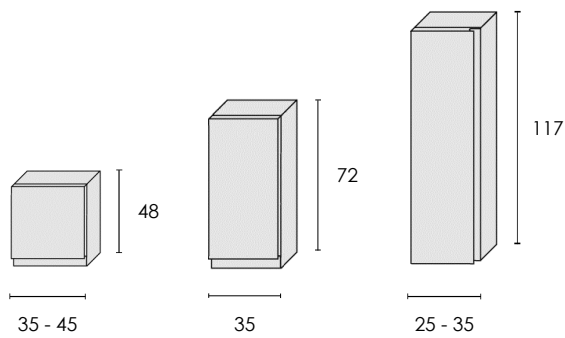

**SOLO PROF.36**  
 ONLY DEPTH 36

BASI SOSPESI - WALL-MOUNTED BASE CABINETS

**H. 24**  
**PROF. 36/46/50**  
 DEPTH 36/46/50

**H. 36**  
**PROF. 36/46/50**  
 DEPTH 36/46/50

**H. 48**  
**PROF. 36/46/50**  
 DEPTH 36/46/50

PORTALAVABO A TERRA - GROUND SINK UNIT

**H. 72**  
**PROF. 46/50**  
 DEPTH 46/50

PORTALAVATRICE - WASHING-MACHINE CABINET

**PROF. 50 / 65**  
 DEPTH 50 / 65

ELEMENTI A GIORNO - OPEN ELEMENTS

**PENSILI A GIORNO PROF. 18**  
OPEN WALL CABINETS DEPTH 18

**BASI A GIORNO PROF. 36/46/50**  
OPEN BASE CABINETS DEPTH 36/46/50

PENSILI E COLONNE - WALL CABINETS

**PROF. 20 / 36**  
DEPTH 20 / 36

**PROF. 20 / 36**  
DEPTH 20 / 36

SPECCHI E SPECCHI CONTENITORE - MIRROR AND MIRROR CABINETS