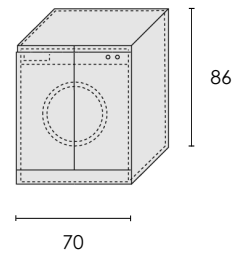

PORTALAVABO SOSPESI - WALL-MOUNTED SINK UNIT

**H. 24**  
**PROF. 46/50**  
 DEPTH 46/50

**H. 36**  
**PROF. 46/50**  
 DEPTH 46/50

**H. 48**  
**PROF. 36/46/50**  
 DEPTH 36/46/50

**SOLO PROF.25**  
 ONLY DEPTH 25

**SOLO PROF.36**  
 ONLY DEPTH 36

BASI SOSPESI - WALL-MOUNTED BASE CABINETS

**H. 24**  
**PROF. 36/46/50**  
 DEPTH 36/46/50

**H. 36**  
**PROF. 36/46/50**  
 DEPTH 36/46/50

**H. 48**  
**PROF. 36/46/50**  
 DEPTH 36/46/50

PORTALAVABO A TERRA - GROUND SINK UNIT

**H. 72**  
**PROF. 46/50**  
 DEPTH 46/50

PORTALAVATRICE - WASHING-MACHINE CABINET

**PROF. 50 / 65**  
 DEPTH 50 / 65

ELEMENTI A GIORNO - OPEN ELEMENTS

**PENSILI A GIORNO PROF. 18**  
OPEN WALL CABINETS DEPTH 18