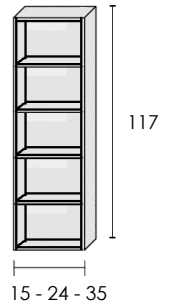

**SOLO PROF.36**  
 ONLY DEPTH 36

BASI SOSPESI - WALL-MOUNTED BASE CABINETS

**H. 24**  
**PROF. 36/46/50**  
 DEPTH 36/46/50

**H. 36**  
**PROF. 36/46/50**  
 DEPTH 36/46/50

**H. 48**  
**PROF. 36/46/50**  
 DEPTH 36/46/50

PORTALAVABO A TERRA - GROUND SINK UNIT

**H. 72**  
**PROF. 46/50**  
 DEPTH 46/50

PORTALAVATRICE - WASHING-MACHINE CABINET

**PROF. 50 / 65**  
 DEPTH 50 / 65

ELEMENTI A GIORNO - OPEN ELEMENTS

**PENSILI A GIORNO PROF. 18**  
OPEN WALL CABINETS DEPTH 18

**BASI A GIORNO PROF. 36/46/50**  
OPEN BASE CABINETS DEPTH 36/46/50

PENSILI E COLONNE - WALL CABINETS

**PROF. 20 / 36**  
DEPTH 20 / 36

**PROF. 20 / 36**  
DEPTH 20 / 36

SPECCHI E SPECCHI CONTENITORE - MIRROR AND MIRROR CABINETS