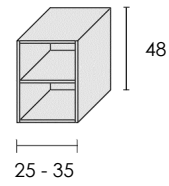

**SOLO PROF.36**  
 ONLY DEPTH 36

BASI SOSPESI - WALL-MOUNTED BASE CABINETS

**H. 24**  
**PROF. 36/46/50**  
 DEPTH 36/46/50

**H. 36**  
**PROF. 36/46/50**  
 DEPTH 36/46/50

**H. 48**  
**PROF. 36/46/50**  
 DEPTH 36/46/50

PORTALAVABO A TERRA - GROUND SINK UNIT

**H. 72**  
**PROF. 46/50**  
 DEPTH 46/50

PORTALAVATRICE - WASHING-MACHINE CABINET

**PROF. 50 / 65**  
 DEPTH 50 / 65

ELEMENTI A GIORNO - OPEN ELEMENTS

**PENSILI A GIORNO PROF. 18**  
OPEN WALL CABINETS DEPTH 18

**BASI A GIORNO PROF. 36/46/50**  
OPEN BASE CABINETS DEPTH 36/46/50

PENSILI E COLONNE - WALL CABINETS

**PROF. 20 / 36**  
DEPTH 20 / 36

**PROF. 20 / 36**  
DEPTH 20 / 36

SPECCHI E SPECCHI CONTENITORE - MIRROR AND MIRROR CABINETS