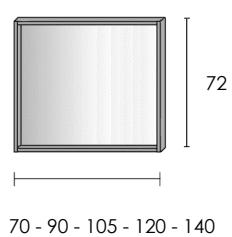

**BASI A GIORNO PROF. 36/46/50**  
OPEN BASE CABINETS DEPTH 36/46/50

PENSILI E COLONNE - WALL CABINETS

**PROF. 20 / 36**  
DEPTH 20 / 36

**PROF. 20 / 36**  
DEPTH 20 / 36

SPECCHI E SPECCHI CONTENITORE - MIRROR AND MIRROR CABINETS

**PROF. 15**  
DEPTH 15