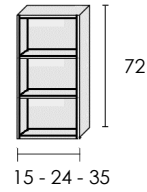

**SOLO PROF.36**  
 ONLY DEPTH 36

BASI SOSPESI - WALL-MOUNTED BASE CABINETS

**H. 24**  
**PROF. 36/46/50**  
 DEPTH 36/46/50

**H. 36**  
**PROF. 36/46/50**  
 DEPTH 36/46/50

**H. 48**  
**PROF. 36/46/50**  
 DEPTH 36/46/50

PORTALAVABO A TERRA - GROUND SINK UNIT

**H. 72**  
**PROF. 46/50**  
 DEPTH 46/50

PORTALAVATRICE - WASHING-MACHINE CABINET

**PROF. 50 / 65**  
 DEPTH 50 / 65

ELEMENTI A GIORNO - OPEN ELEMENTS

**PENSILI A GIORNO PROF. 18**  
OPEN WALL CABINETS DEPTH 18

**BASI A GIORNO PROF. 36/46/50**  
OPEN BASE CABINETS DEPTH 36/46/50

PENSILI E COLONNE - WALL CABINETS

**PROF. 20 / 36**  
DEPTH 20 / 36

**PROF. 20 / 36**  
DEPTH 20 / 36

SPECCHI E SPECCHI CONTENITORE - MIRROR AND MIRROR CABINETS