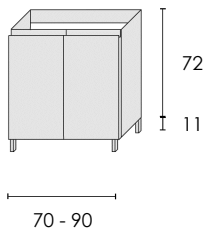

PORTALAVABO SOSPESI - WALL-MOUNTED SINK UNIT

**H. 24**  
**PROF. 46/50**  
 DEPTH 46/50

**H. 36**  
**PROF. 46/50**  
 DEPTH 46/50

**H. 48**  
**PROF. 36/46/50**  
 DEPTH 36/46/50

**SOLO PROF.25**  
 ONLY DEPTH 25

**SOLO PROF.36**  
 ONLY DEPTH 36

BASI SOSPESI - WALL-MOUNTED BASE CABINETS

**H. 24**  
**PROF. 36/46/50**  
 DEPTH 36/46/50

**H. 36**  
**PROF. 36/46/50**  
 DEPTH 36/46/50

**H. 48**  
**PROF. 36/46/50**  
 DEPTH 36/46/50

PORTALAVABO A TERRA - GROUND SINK UNIT

**H. 72**  
**PROF. 46/50**  
 DEPTH 46/50

PORTALAVATRICE - WASHING-MACHINE CABINET

**PROF. 50 / 65**  
 DEPTH 50 / 65

ELEMENTI A GIORNO - OPEN ELEMENTS

**PENSILI A GIORNO PROF. 18**  
OPEN WALL CABINETS DEPTH 18